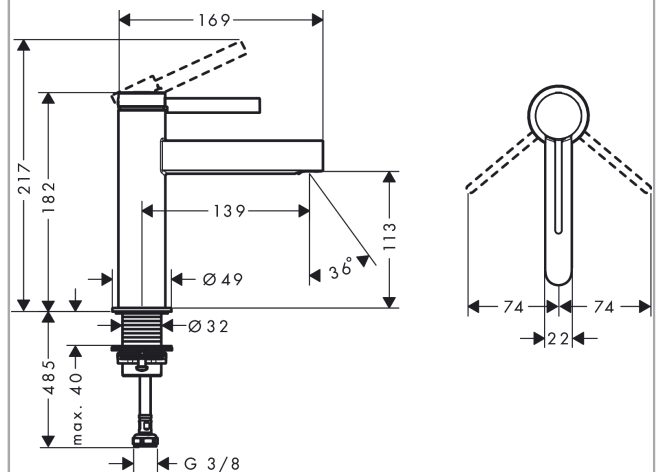

Finoris

Single lever basin mixer 110 with push-open waste set

Surfaces: **Matt White** Article Number: **76023700**

Description

product features

- consists of: single lever basin mixer, waste set
- ComfortZone 110
- projection 139 mm
- spray type: laminar spray
- maximum flow rate at 3 bar: 5 l/min
- ceramic cartridge
- temperature limitation adjustable
- suitable for continuous flow water heaters
- push-open waste set G 1¼
- material waste set: metal
- connection type: G ¾ connections
- connection dimension: DN15

Technology

Design awards

reddot winner 2021

Product image

Scale drawing

Flowchart

Finoris
Single lever basin mixer 110 with push-open waste set
 Surfaces: **Matt White** Article Number: **76023700**

Exploded Drawing

Year of production: >06/21

Finoris
Single lever basin mixer 110 with push-open waste set
 Surfaces: **Matt White** Article Number: **76023700**

Spare part list

Year of production: >06/21

Pos.	Description	Article Number	Price	PU
1	handle	94266700	-	1
2	screw cover	93735460	-	1
3	hollow set screw M5x5	98446000	-	1
4	flange	93737700	-	1
5	nut	92926000	-	1
6	O-ring 30x1,5	98433000	-	1
7	O-ring 29x2	98391000	-	1
8	O-ring 25x1,5	98146000	-	1
9	cartridge, assy	93760000	-	1
10	seal	93383000	-	1
11	adapter for cartridge	98866000	-	1
12	spray former	93973000	-	1
13	special tool	98987000	-	1
14	escutcheon	94265700	-	1
15	flat seal	98749000	-	1
16	fixing set (Ø 32)	13961000	-	1
17	lever collar	97548000	-	1
18	connection hose 600 mm M8x0,75 G3/8	96556000	-	1
19	O-ring 6,6x1,6	93019000	-	1
a	push-open waste set	50100700	-	1
b	fixation extension 35 mm	13898000	-	1