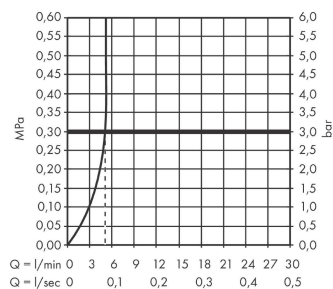

Finoris

Single lever basin mixer 110 with push-open waste set

Surfaces: **Matt White** Article Number: **76023700**

Description

product features

- consists of: single lever basin mixer, waste set
- ComfortZone 110
- projection 139 mm
- spray type: laminar spray
- maximum flow rate at 3 bar: 5 l/min
- ceramic cartridge
- temperature limitation adjustable
- suitable for continuous flow water heaters
- push-open waste set G 1¼
- material waste set: metal
- connection type: G ¾ connections
- connection dimension: DN15

Technology

Design awards

reddot winner 2021

Product image

Scale drawing

Flowchart

Finoris
Single lever basin mixer 110 with push-open waste set
 Surfaces: **Matt White** Article Number: **76023700**

Exploded Drawing